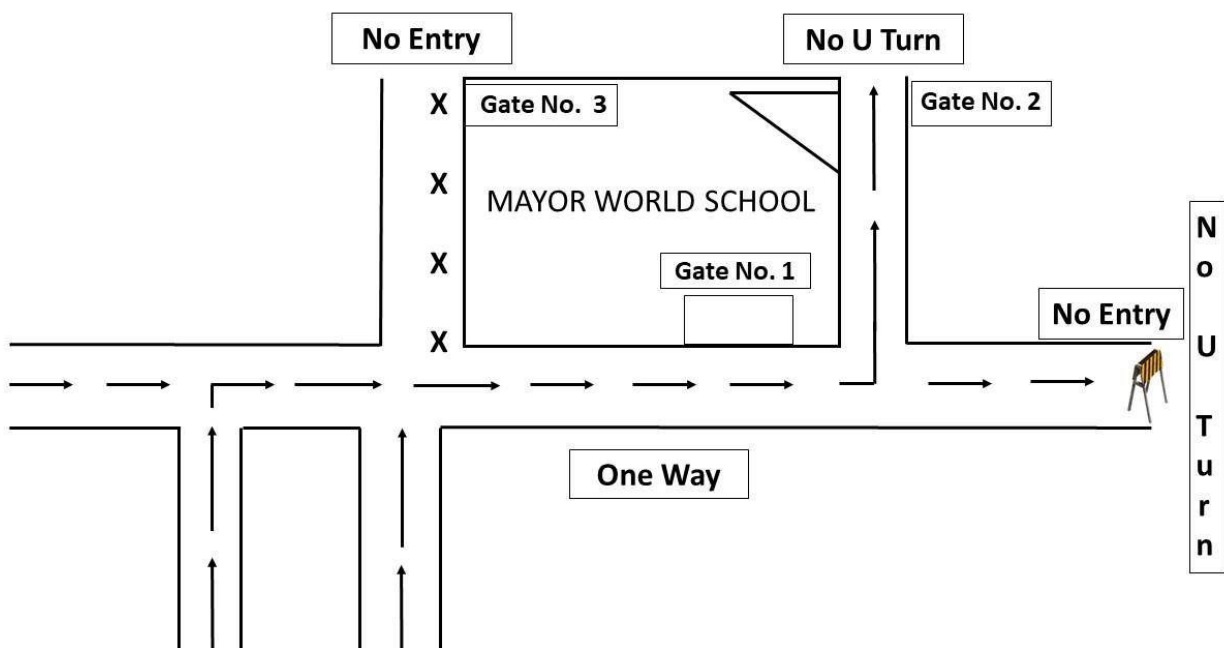

*“Coming together is beginning,
Keeping together is progress,
Working together is **SUCCESS.**”*

Mayor World School takes pride not only in its Mayorites but also in its ever so supportive parents. Recent weeks have been a witness to legion of traffic snarls , delayed dispersals and an array of inconveniences. Understanding the plight of the commuters, the School has planned a standardised route map to ensure a smooth dispersal of the students. Parents are humbly requested to follow the directions presented on the map along with the instructions provided. Uniformity in our actions can help us manage the traffic flows during drop offs and pickups efficiently.

We seek your cooperation in making this initiative a success.

You are requested to follow the route map at the time of dispersal. The new dispersal schedule will be applicable from Monday, 25th July, 2022.

DISPERSAL TIME

Warm regards

Team Mayor World

Carrying forth the Mayo College Legacy of over **149** years of Excellence

CBSE
1630444

ISO 9001:2015 Quality Management Systems • ISO 14001:2015 Environmental Management Systems
OHSAS 18001:2007 Occupational Health & Safety Management Systems

Urban Estate, Phase-1, Jalandhar ☎0181-5059512, 9814050950
e-mail : info@mayorworld.org website : www.mayorworld.org